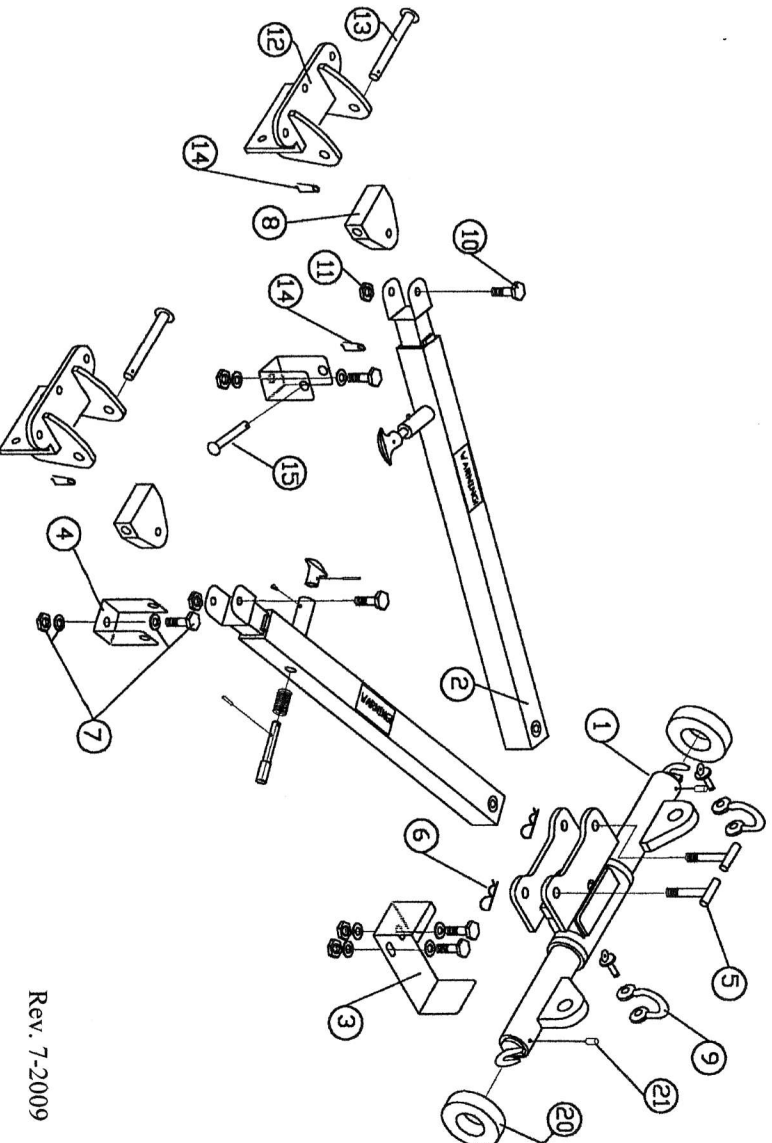

TB-6000 Series Light-Medium Duty Tow Bar

Item #	Part #	Description
1)	TB-6002	Light-Medium Duty Tow Bar Weldment for Self-Loading Wheellifts
2)	TS-6322-1A	Arm Assembly Complete
3)	TB-6014	Tow Bar Storage Bracket
4)	TB-6015	Tow Bar Arm Storage Bracket
5)	TB-6010	T-Bolt, 5/8" x 3 3/4"
6)	X-355	Hairpin Cotter, .120x2 3/8" (zp)
7)	X-092	Hex Bolt, 3/8"x1" G5 (zp)
	X-315	Flat Washer, 3/8" (zp)
	X-221	2-Way Lock Nut, 3/8" (zp)
8)	TS-6301	2-Way Hinge, (5/8" pin, 1/2" bolt x 1 7/8" Center-Center)
9)	X-556	Anchor Shackle, 5/8" (galv)
10)	X-035	Hex Bolt, 1/2"x2 1/2" G5 (zp)
11)	X-227	Nylock Nut, 1/2" (zp)
12)	TS-6060	Bolt-On Bracket Kit (includes 2 brackets and mounting hardware)
13)	X-380	Clevis Pin, 5/8"x5 1/2" (zp)
14)	X-358	Safety Pin (zp)
15)	PB-8850	Clevis Pin, 5/8"x3" (zp)
20)	X-461	Rubber Ring, 4" od X 2 3/8" id X1 1/4" w
21)	X-450	Dowel Pin, 5/16"x1/2" (zp)

Pushbumper.com

Commercial Truck and Towing Accessories

Diversified Products Mfg.

8330 Atlantic Blvd, Jacksonville FL 32211
 800-874-4172, 904-724-0310, Fax 904-724-4494

Rev. 7-2009