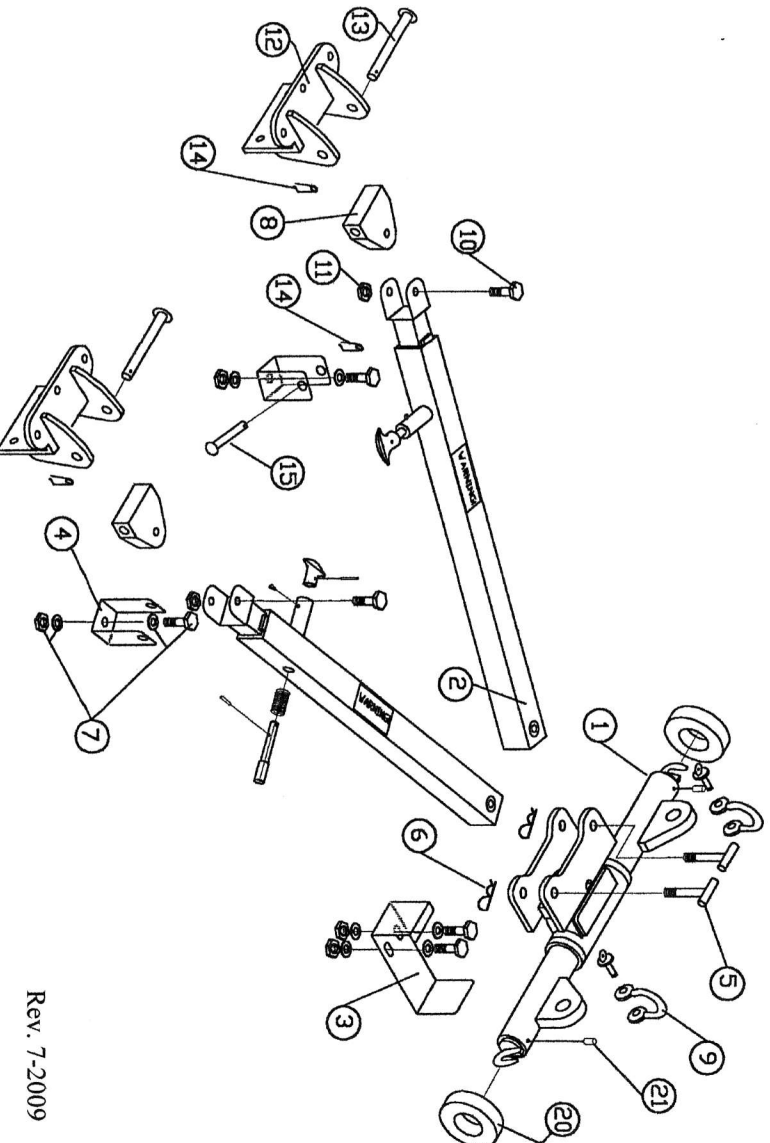

TB-6000 Series Light-Medium Duty Tow Bar

Item #	Part #	Description
1)	TB-6002	Light-Medium Duty Tow Bar Weldment for Self-Loading Wheellifts
2)	TS-6322-1A	Arm Assembly Complete
3)	TB-6014	Tow Bar Storage Bracket
4)	TB-6015	Tow Bar Arm Storage Bracket
5)	TB-6010	T-Bolt, 5/8" x 3 3/4"
6)	X-355	Hairpin Cotter, .120x2 3/8" (zp)
7)	X-092	Hex Bolt, 3/8"x1" G5 (zp)
	X-315	Flat Washer, 3/8" (zp)
	X-221	2-Way Lock Nut, 3/8" (zp)
8)	TS-6301	2-Way Hinge, (5/8" pin, 1/2" bolt x 1 7/8" Center-Center)
9)	X-556	Anchor Shackle, 5/8" (galv)
10)	X-035	Hex Bolt, 1/2"x2 1/2" G5 (zp)
11)	X-227	Nylock Nut, 1/2" (zp)
12)	TS-6060	Bolt-On Bracket Kit (includes 2 brackets and mounting hardware)
13)	X-380	Clevis Pin, 5/8"x5 1/2" (zp)
14)	X-358	Safety Pin (zp)
15)	PB-8850	Clevis Pin, 5/8"x3" (zp)
20)	X-461	Rubber Ring, 4" od X 2 3/8" id X1 1/4" w
21)	X-450	Dowel Pin, 5/16"x1/2" (zp)

Pushbumper.com

Commercial Truck and Towing Accessories

Diversified Products Mfg.

8330 Atlantic Blvd, Jacksonville FL 32211
 800-874-4172, 904-724-0310, Fax 904-724-4494

Rev. 7-2009