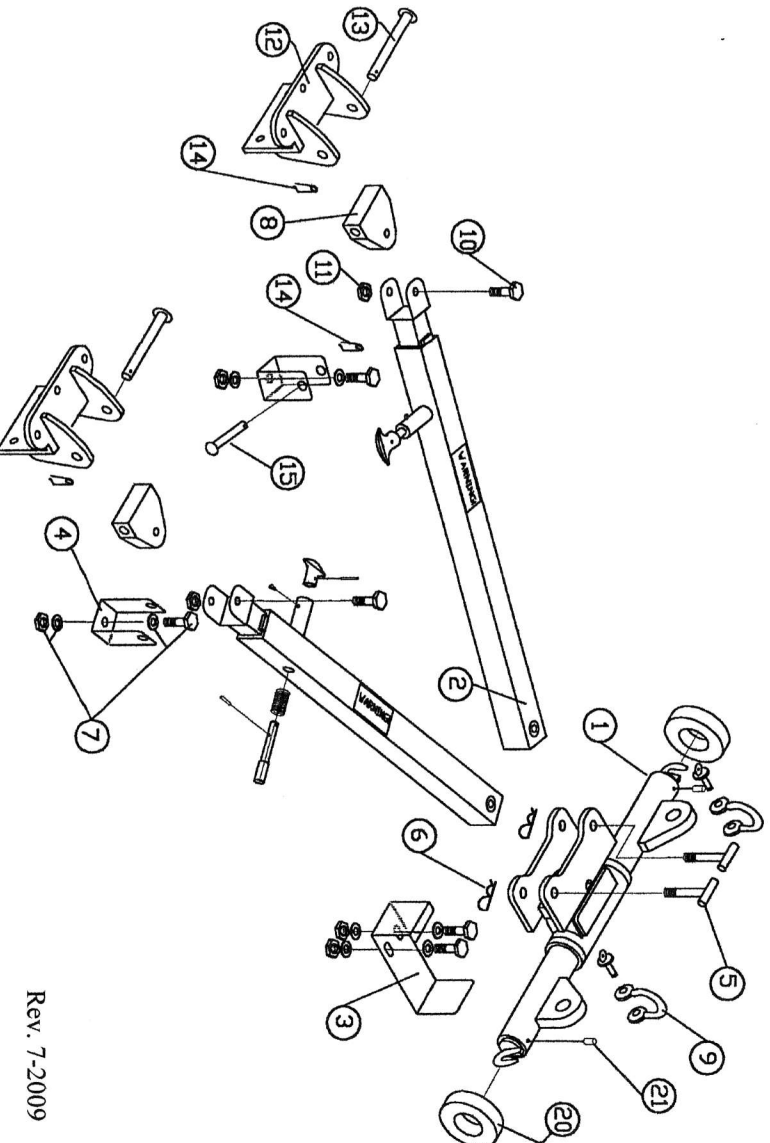

Diversified Products Mfg.

8330 Atlantic Blvd, Jacksonville FL 32211
800-874-4172, 904-724-0310, Fax 904-724-4494

Rev. 7-2009